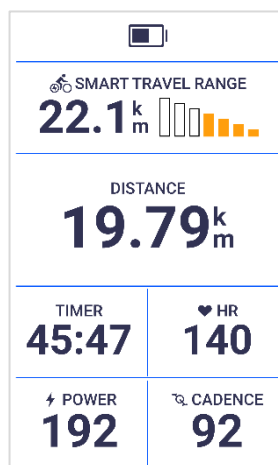

COMPATIBILITY FOR EBIKES WITH BOSCH SMART SYSTEM

If you ride a compatible eBike with a Bosch smart system, you can now wirelessly connect your Edge cycling computer to view your bike's battery status and smart range routing as well as your power and cadence data.