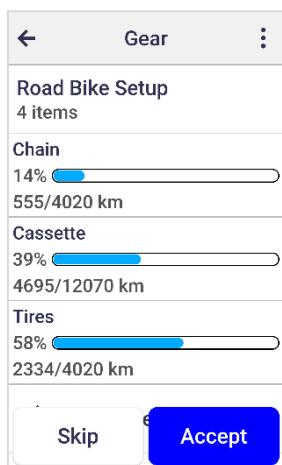

GEAR TRACKING ON YOUR EDGE® DEVICE

Assign and edit gear or gear collections directly from your Edge device for every ride to track the life of each unique bike setup — from drive train components and wheels to tyres and even the cleats on your cycling shoes. See progress bars on-device and get notifications, via the Garmin Connect™ app on your connected smartphone, when gear is approaching its end of life.